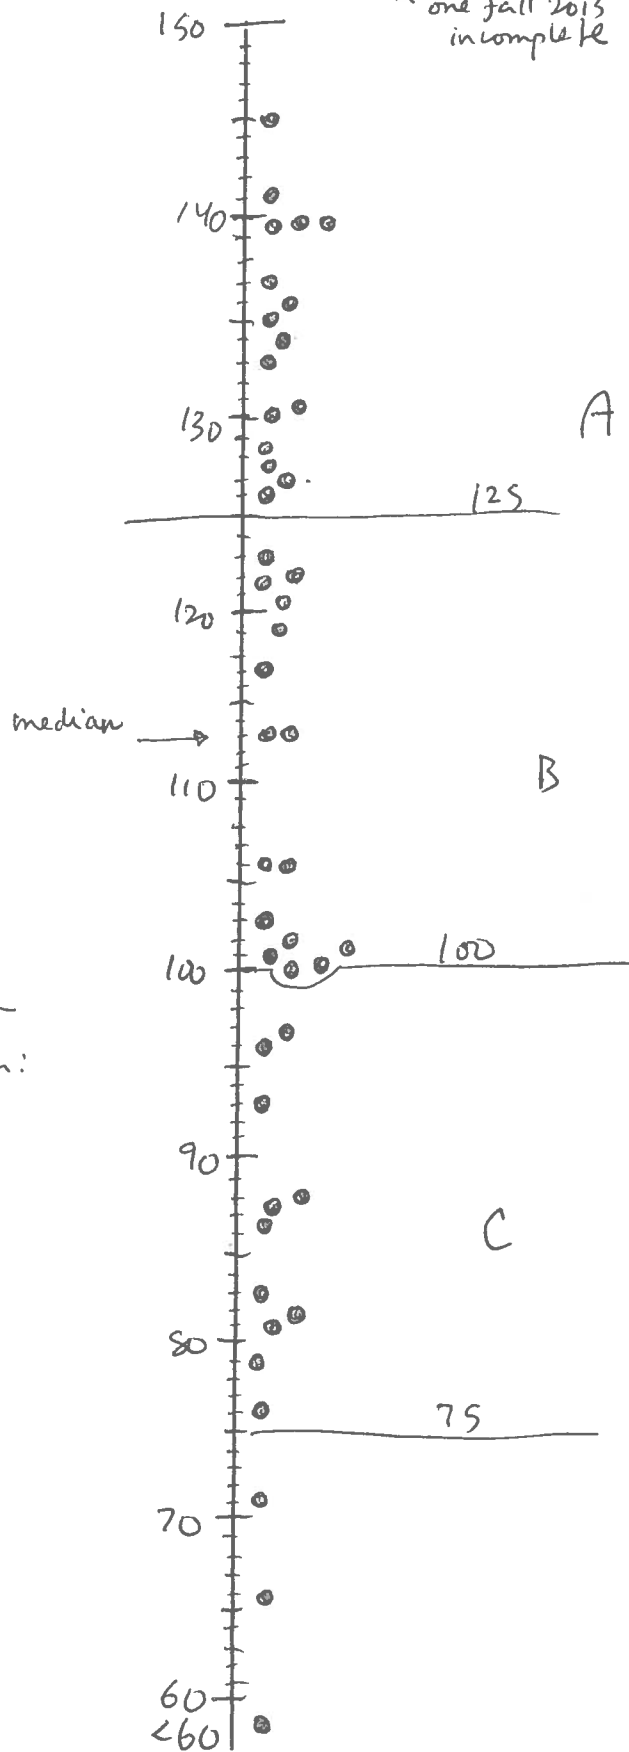

Final exam scores
2250-010
spring 2014

n = 45

← one fall 2013 incomplete

Course grade distribution
for students who took final exam:

- A: 12
- A⁻: 4
- B⁺: 4
- B: 6
- B⁻: 7
- C⁺: 5
- C: 3
- C⁻: 2
- D⁺: 1

7 students did not take
final exam & received
grades of E.