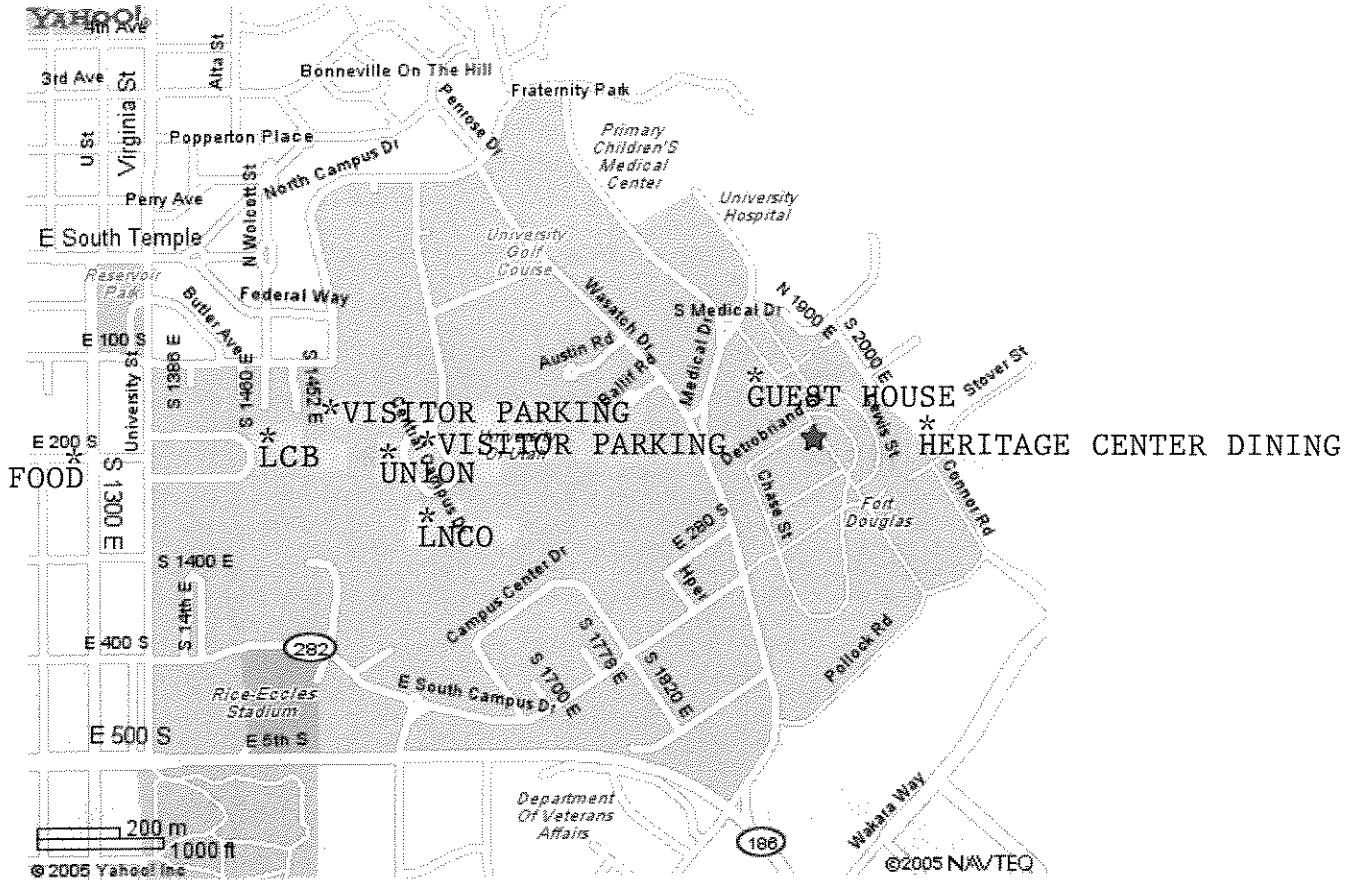

# Yahoo! Maps - Salt Lake City, UT 84113-5036

★ 110 Fort Douglas Blvd Salt Lake City, UT 84113-5036

KEY LOCATIONS ON CAMPUS ARE HIGHLIGHTED ABOVE.

- \*GUEST HOUSE
- \*HERITAGE CENTER DINING
- \*LCB (Saturday Room 219)
- \*LNCO (Friday Room 1100)
- \*VISITOR PARKING (Pay Lot - Validations Available at Registration)
- \*FOOD (LOCAL EATERIES)
- \*UNION (Friday Lunch - Crimson View - Formerly Panorama Room)